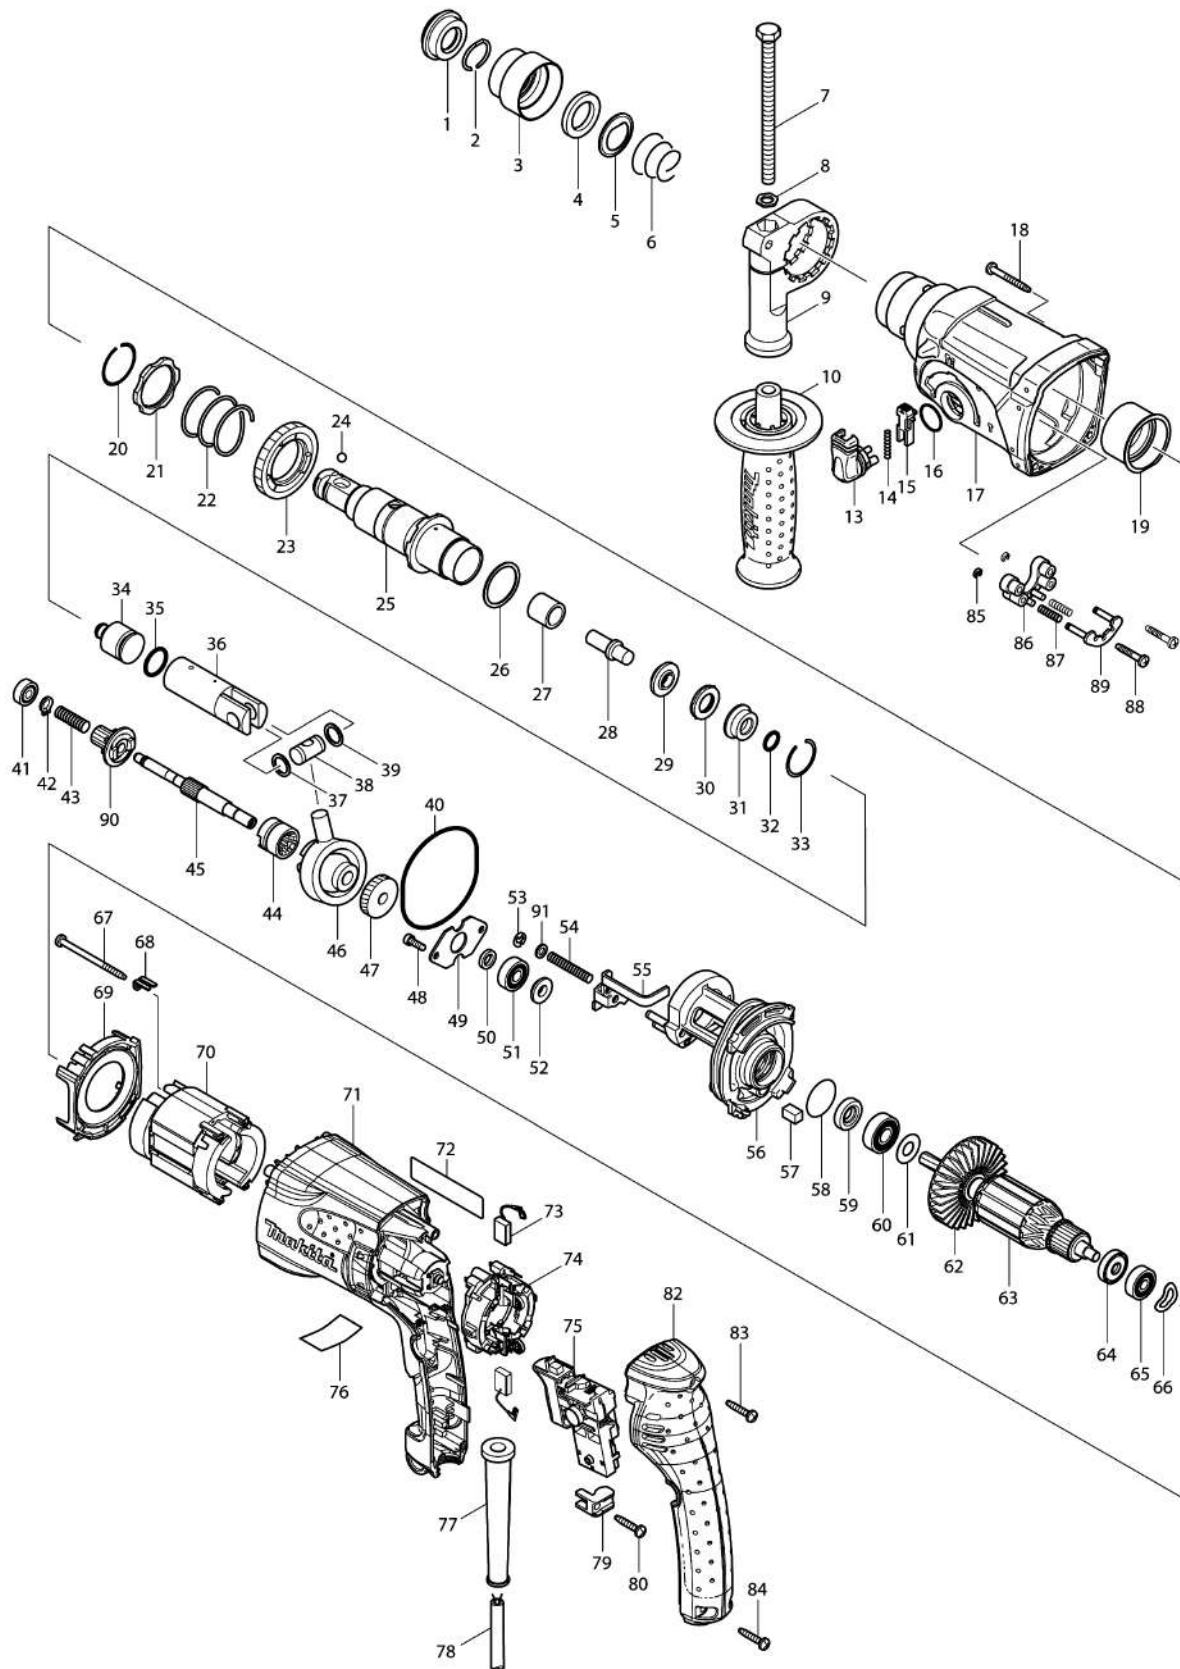

Model No.HR2470 ROTARY HAMMER 24MM